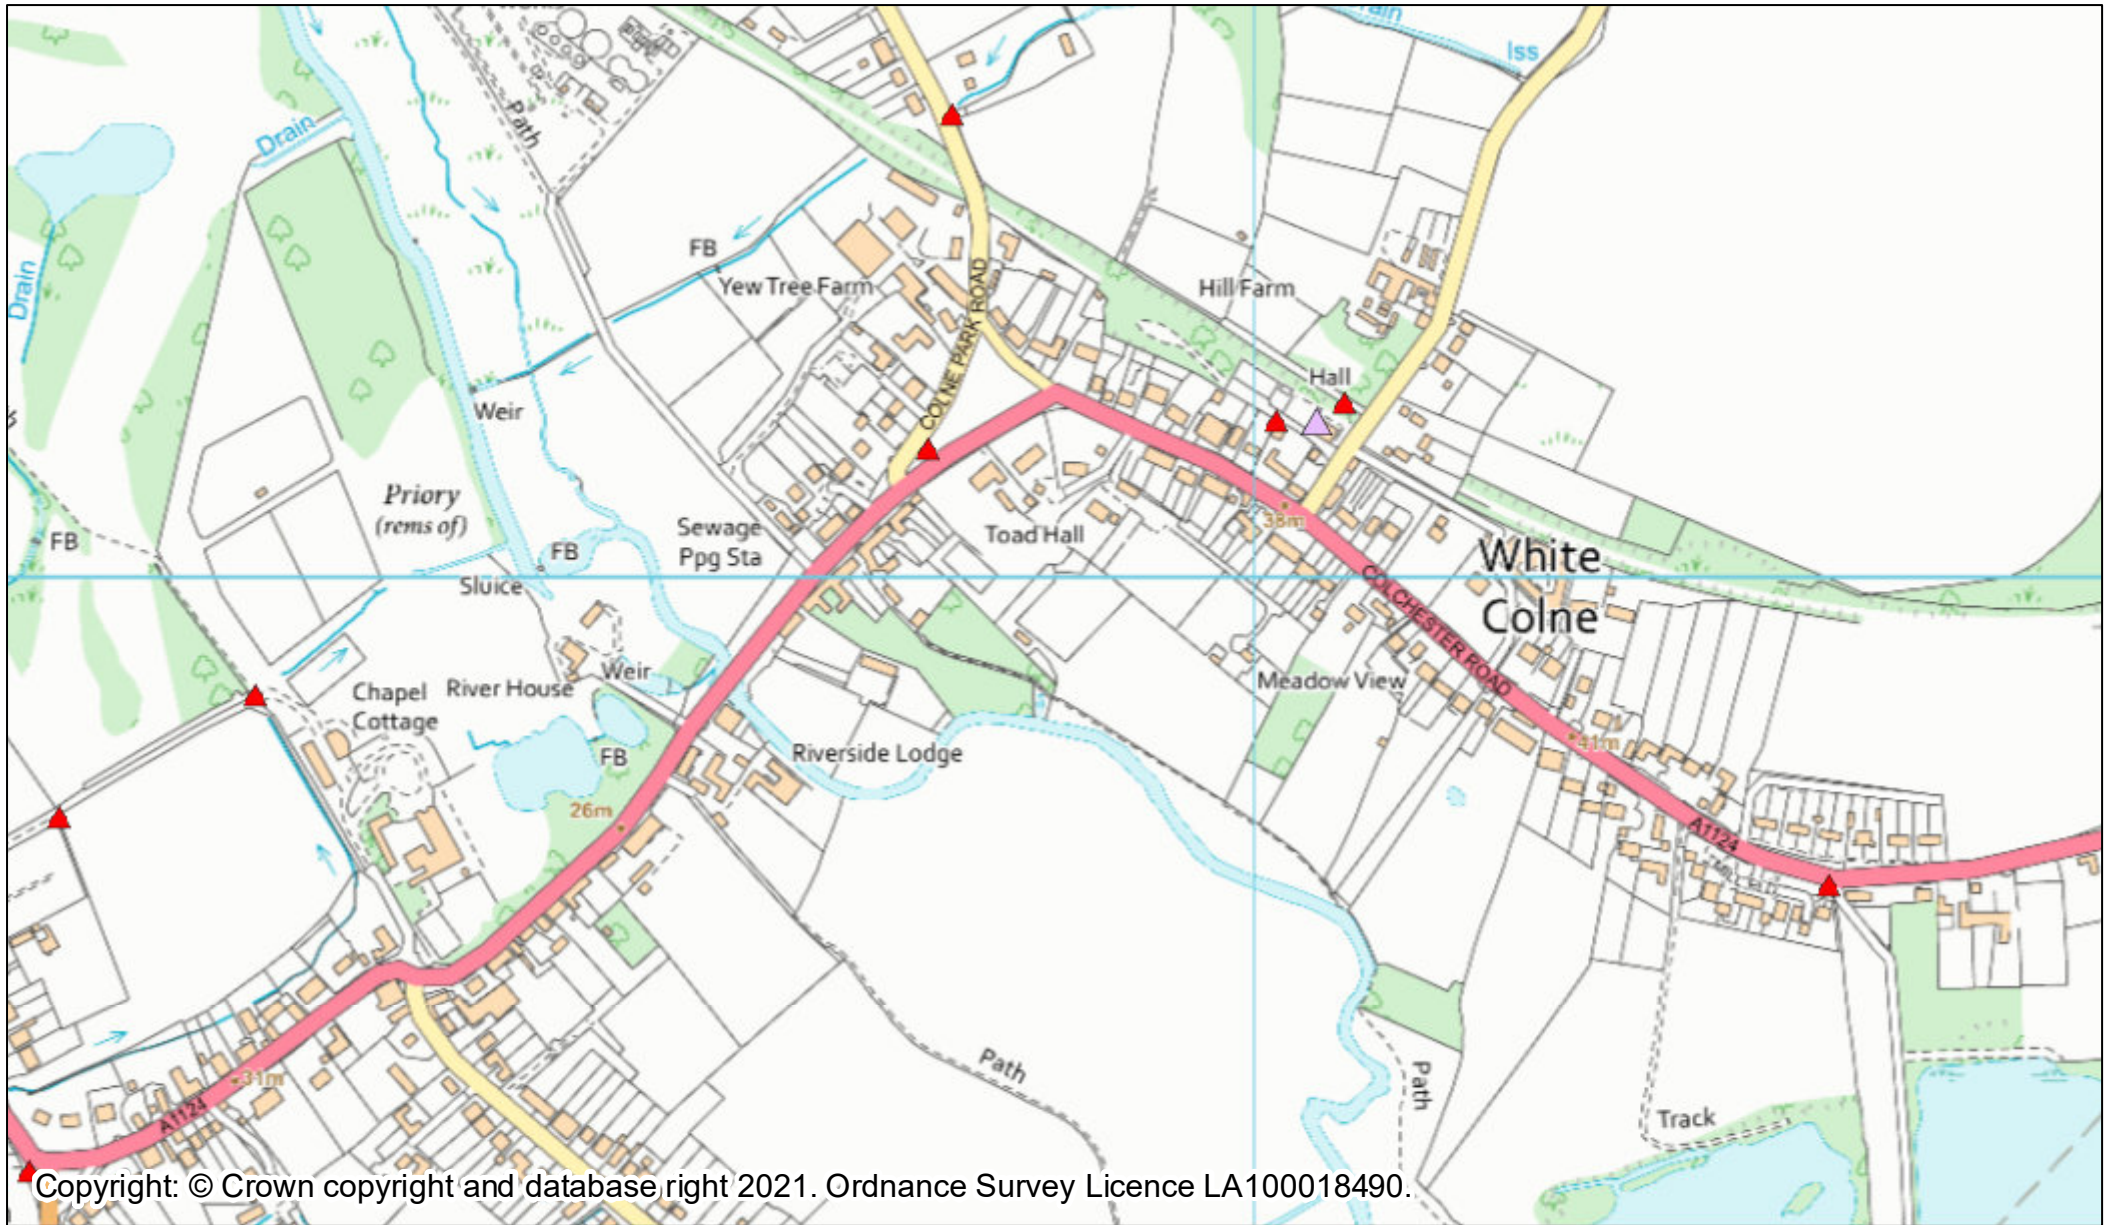

Title: ArcGIS Web Map

Date: 09 Jun 2021

Author: ArcGIS Web AppBuilder

Scale: 1:5,000